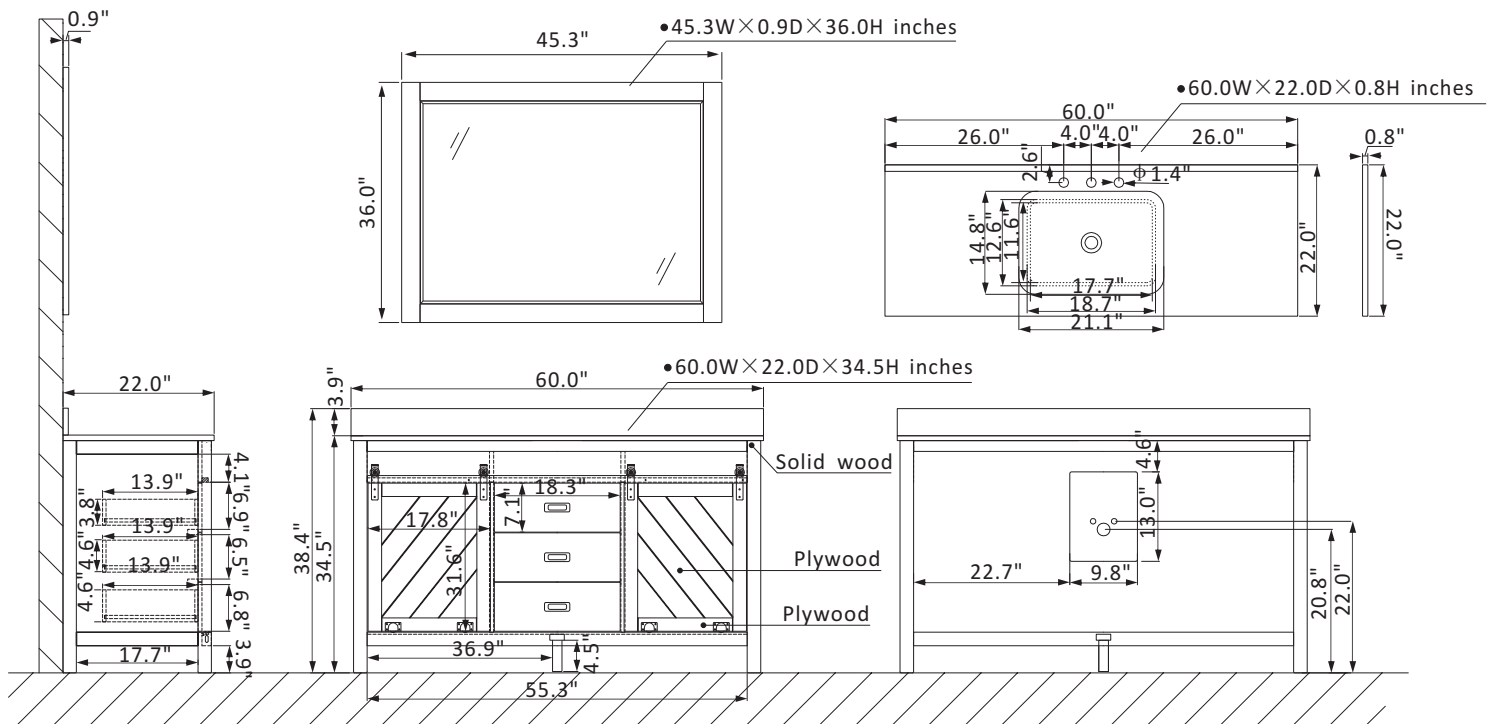

Altair Kinsley Vanity Collection 536060S-GR-AW

Features

Construction: Solid wood / plywood

Finish: Gray Finish

Countertop: Artificial Carrara White Stone Countertop with backsplash

Sink: Rectangular, undermount ceramic basin with overflow included

Faucet: Vanity top with pre-drilled 8" widespread faucet hole

Door/Drawer: 2 soft-sliding doors and 3 soft-closing drawers

Mirror: Single matching, framed mirror

Hardware: Zinc alloy black finish hardware